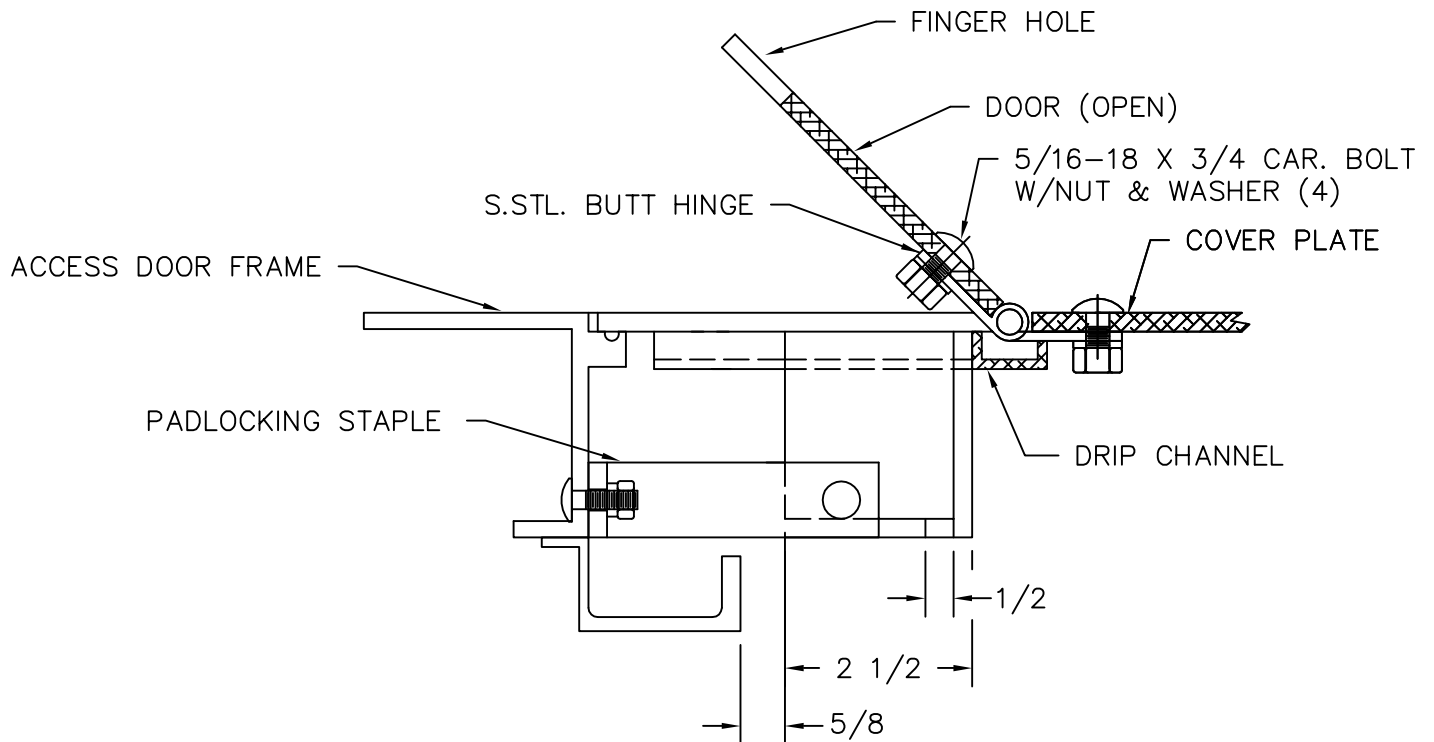

PLAN

SECTION

NOTE:

- 1) CUT OUT IN DOOR FOR BOX.
- 2) PADLOCK BY OTHERS.

<b>HP</b>		<b>HALLIDAY PRODUCTS</b>	
		ORLANDO FL.	
SCALE	3/8	STD. H.P. RECESSED PADLOCK BOX FOR SERIES W-C ACCESS DOORS	STANDARD
DATE	8/28/96	MATERIAL: ALUM. (S.STL. HINGE & FASTENERS)	APPROVED BY
REVISED	3/6/97		DWG. NO. RCLSLBXC