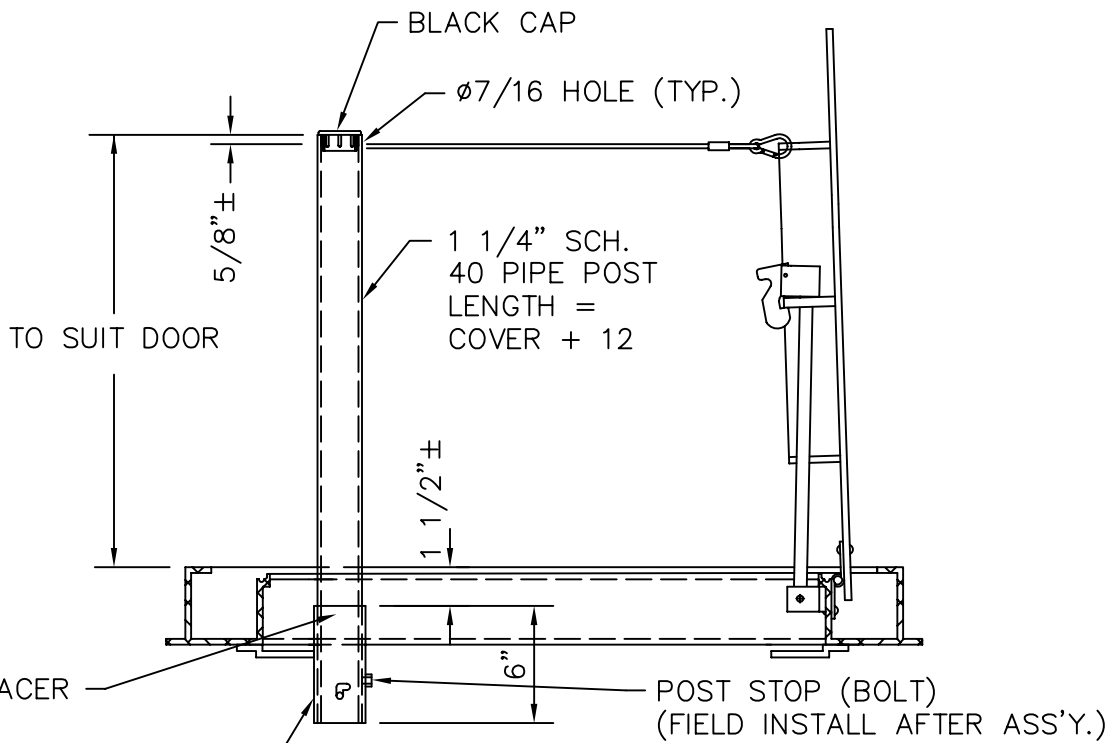

S. STL. (PLASTIC COATED)
CABLE (ORANGE COLOR)

TUBE 2 X 2 X 1/8 SOCKET

		HALLIDAY PRODUCTS ORLANDO FL.	
SCALE	NONE	H1W CHANNEL FRAME H20 SINGLE	STANDARD
DATE	11/17/92	DOOR GUARD CABLE	APPROVED BY
REVISED	12/12/00	MATERIAL: ALUMINUM & STAINLESS STEEL	DWG. NO. WSH2GCBL