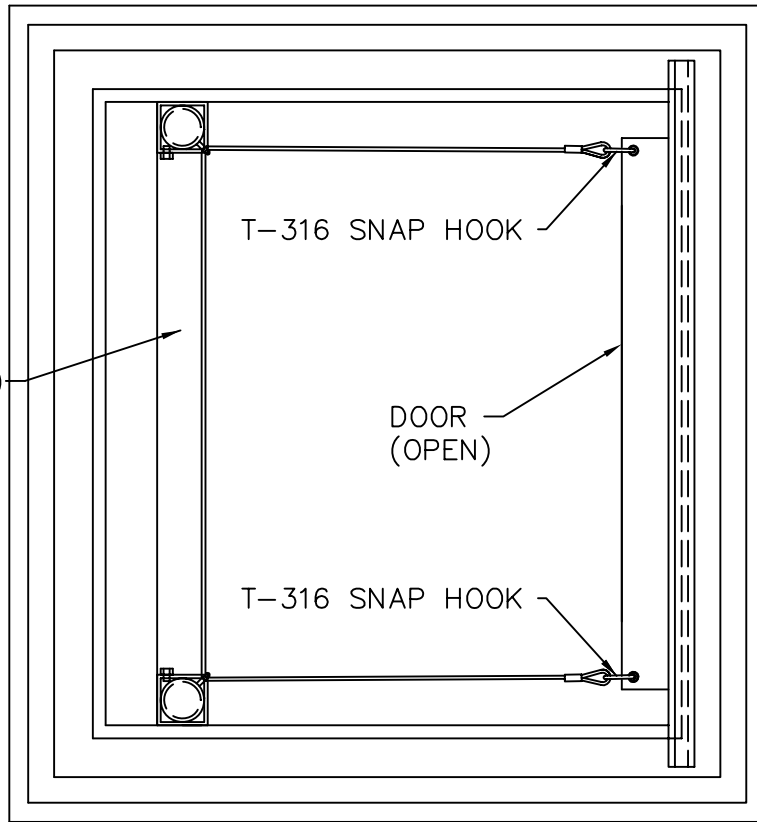

S. STL. (PLASTIC COATED)
CABLE (ORANGE COLOR)

TUBE 2 X 2 X 1/8 SOCKET

		HALLIDAY PRODUCTS ORLANDO FL.	
SCALE	NONE	H1W CHANNEL FRAME H20 SINGLE	STANDARD
DATE	11/17/92	DOOR GUARD CABLE	APPROVED BY
REVISED	12/12/00	MATERIAL: ALUMINUM & STAINLESS STEEL	DWG. NO. WSH2GCBL