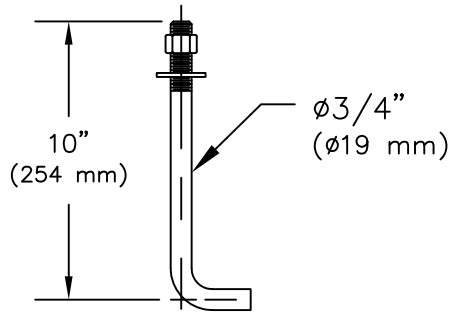

SERIES A ANCHOR BOLT

www.HallidayProducts.com
Phone 800-298-1027
Fax 407-298-4534
Sales@HallidayProducts.com

STANDARD FEATURES:

- TYPE 316 STAINLESS STEEL CONSTRUCTION
- SPECIAL SIZES AVAILABLE

QUANTITY
A6E

QUANTITY
A6C

QUANTITY
A6B

MODEL A6E

MODEL A6C

MODEL A6B