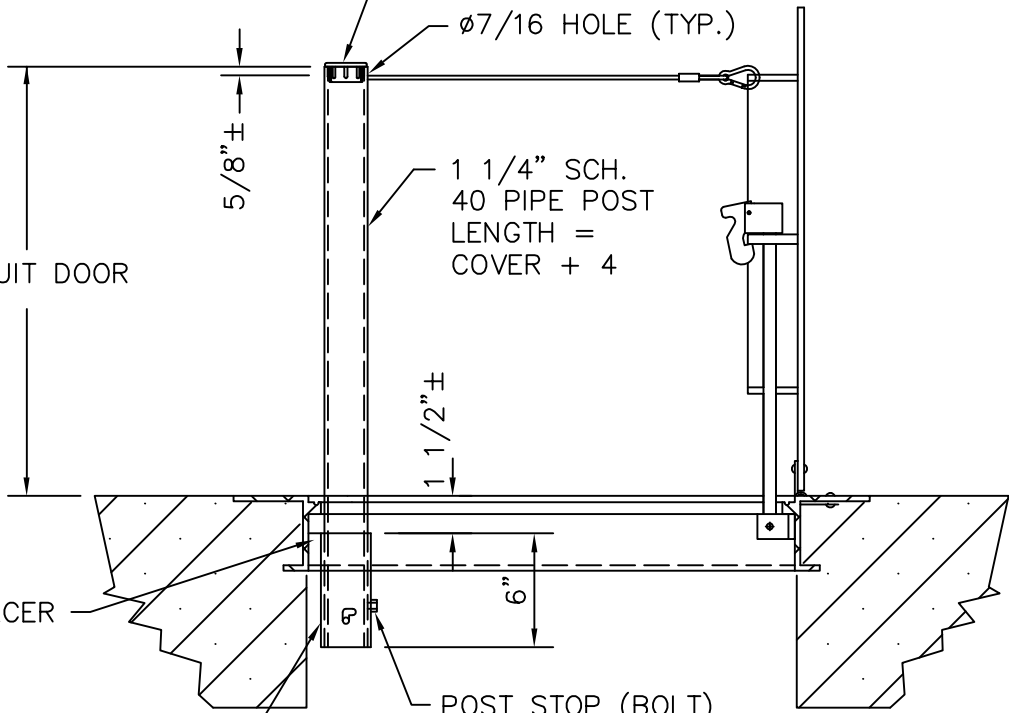

3/16" ϕ S. STL. (T-304)
 PLASTIC COATED CABLE
 (ORANGE COLOR)

DOOR
 (OPEN)

1/4" S. STL. (T-316)
 SNAP HOOK (2 PLC.)

BLACK CAP

ϕ 7/16 HOLE (TYP.)

TO SUIT DOOR

5/8" \pm

1 1/4" SCH.
 40 PIPE POST
 LENGTH =
 COVER + 4

1 1/2" \pm

1/2" SPACER

POST STOP (BOLT)
 (FIELD INSTALL AFTER ASS'Y.)

TUBE 2 X 2 X 1/8 SOCKET

HALLIDAY PRODUCTS
 ORLANDO FL.

SCALE NONE	S1 SINGLE DOOR GUARD CABLE	STANDARD
DATE 8/31/93		APPROVED BY
REVISED 7/6/99		DWG. NO. SDGRDCBS
MATERIAL: ALUMINUM & STAINLESS STEEL		