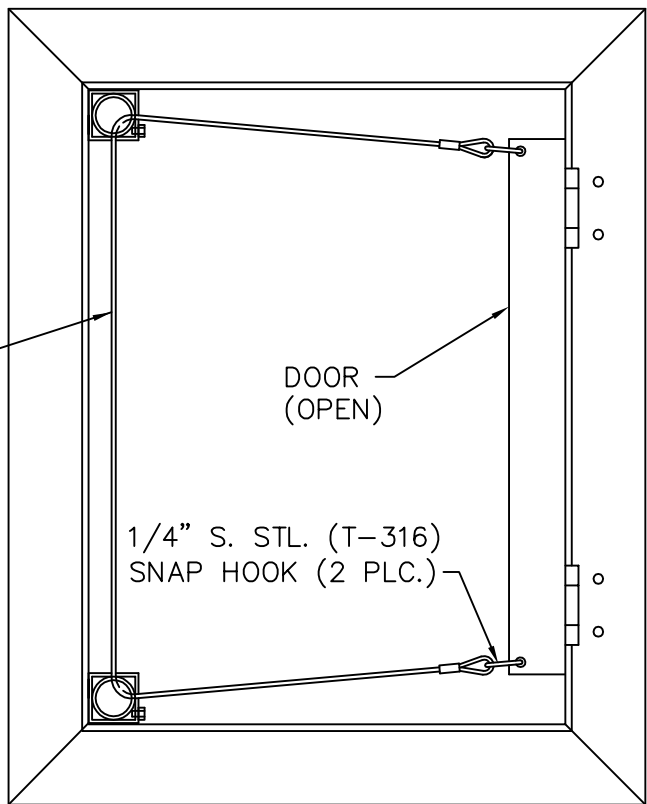

3/16" ϕ S. STL. (T-304)
 PLASTIC COATED CABLE
 (ORANGE COLOR)

DOOR
 (OPEN)

1/4" S. STL. (T-316)
 SNAP HOOK (2 PLC.)

BLACK CAP

ϕ 7/16 HOLE (TYP.)

TO SUIT DOOR

5/8" \pm

1 1/4" SCH.
 40 PIPE POST
 LENGTH =
 COVER + 4

1 1/2" \pm

1/2" SPACER

POST STOP (BOLT)
 (FIELD INSTALL AFTER ASS'Y.)

TUBE 2 X 2 X 1/8 SOCKET

HALLIDAY PRODUCTS
 ORLANDO FL.

SCALE NONE	S1 SINGLE DOOR GUARD CABLE	STANDARD
DATE 8/31/93		APPROVED BY
REVISED 7/6/99		DWG. NO. SDGRDCBS
MATERIAL: ALUMINUM & STAINLESS STEEL		